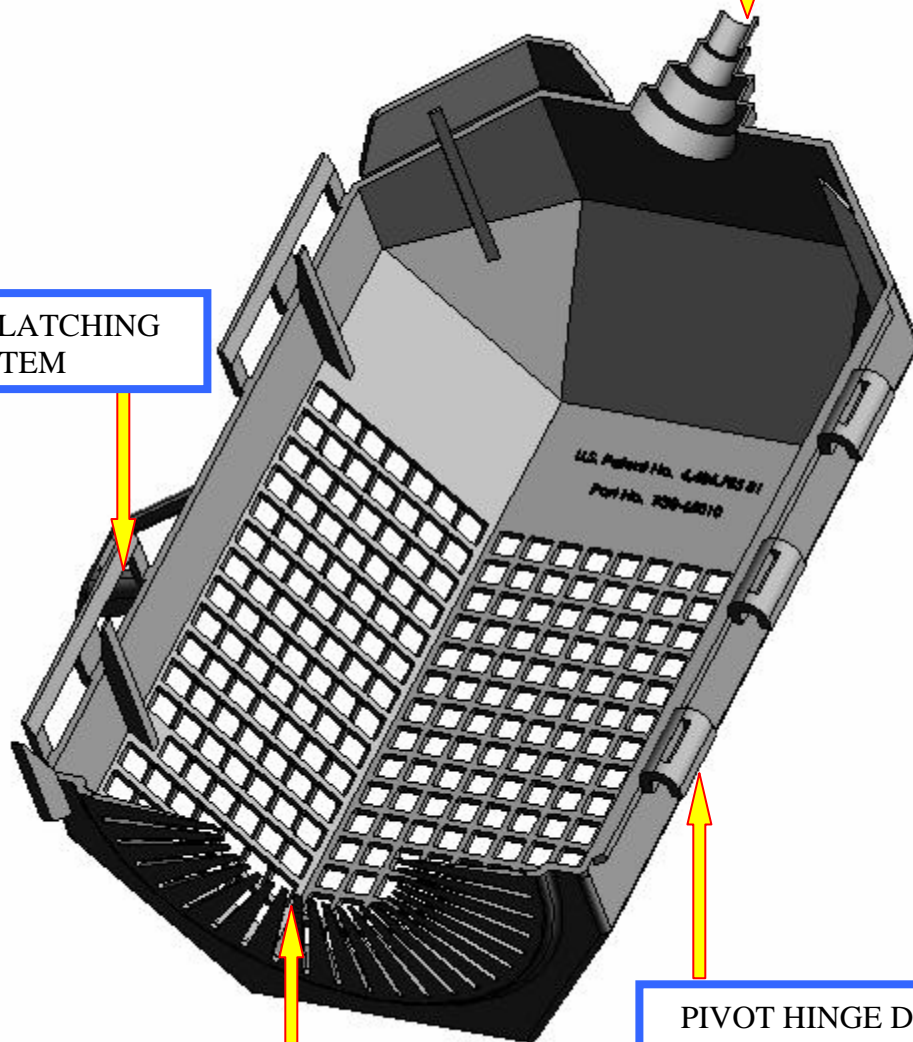

# THERM-A-GUARD®

**Model #: TGB-65010**  
**Weight: 11.0 oz. (313 g.)**  
**Body Thickness: 90/1000"**

Dimensions: Inches

# THERM-A-GUARD®

Model #: TGB-65010

TRIM TO FIT WIRE  
OUTLET

POSITIVE LATCHING  
SYSTEM

PIVOT HINGE DESIGN FOR  
DURABILITY

SELF ADJUSTING BUSHING  
GRIPS