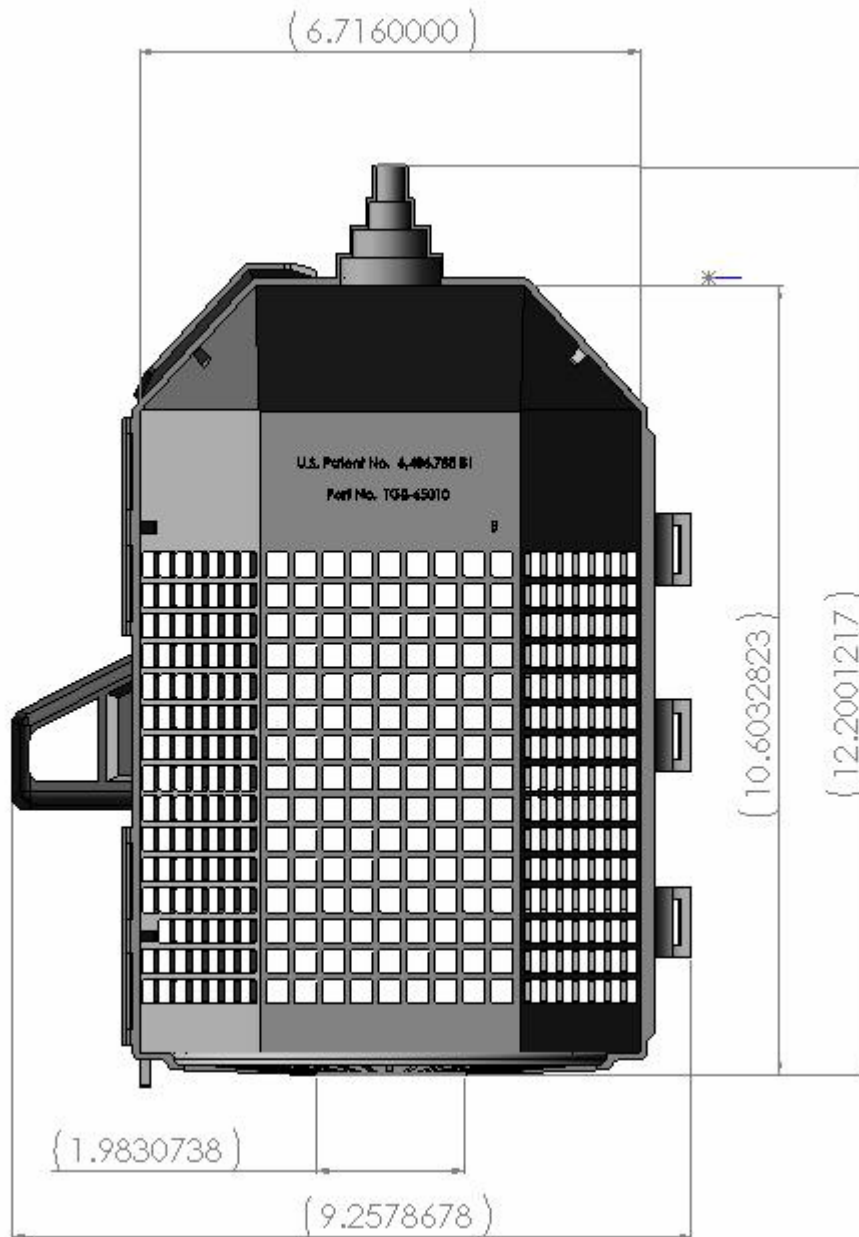

# THERM-A-GUARD®

**Model #: TGB-65010**  
**Weight: 11.0 oz. (313 g.)**  
**Body Thickness: 90/1000"**

Dimensions: Inches

# THERM-A-GUARD®

Model #: TGB-65010

TRIM TO FIT WIRE  
OUTLET

POSITIVE LATCHING  
SYSTEM

PIVOT HINGE DESIGN FOR  
DURABILITY

SELF ADJUSTING BUSHING  
GRIPS